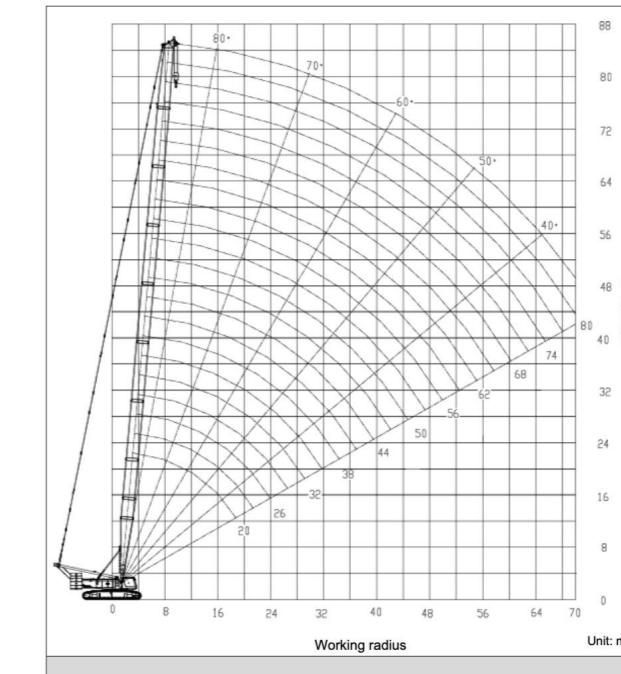

ZOOMLION ZCC 2000-1

Maksimum Kaldırma Kapasitesi /
Max.Lifting Capacity

200 TON

Characteristic curve of lifting height of operating mode S